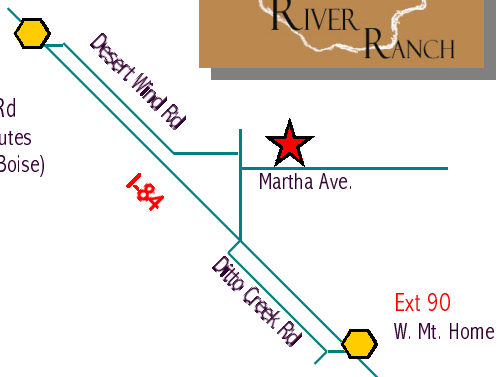

## Dream River Ranch

On the Oregon Trail in Oasis, Idaho  
(25 minutes east of Boise)

[www.DreamRiverRanch.org](http://www.DreamRiverRanch.org)

**BOISE**

Ext 74  
Simco Rd  
(10 minutes  
east of Boise)

From Boise.. it's easy.

I-84 southeast.

Ext #74 north towards the mountains.

Right on Desert Wind Rd, drive 7 miles.

Left on Tilli Rd, drive 3 miles.

Right on Ditto Creek Rd, drive 1 mile.

Left on Martha Ave, drive 1 mile.

DRR is 2nd house on the left.

Willa's cell at 602-3265